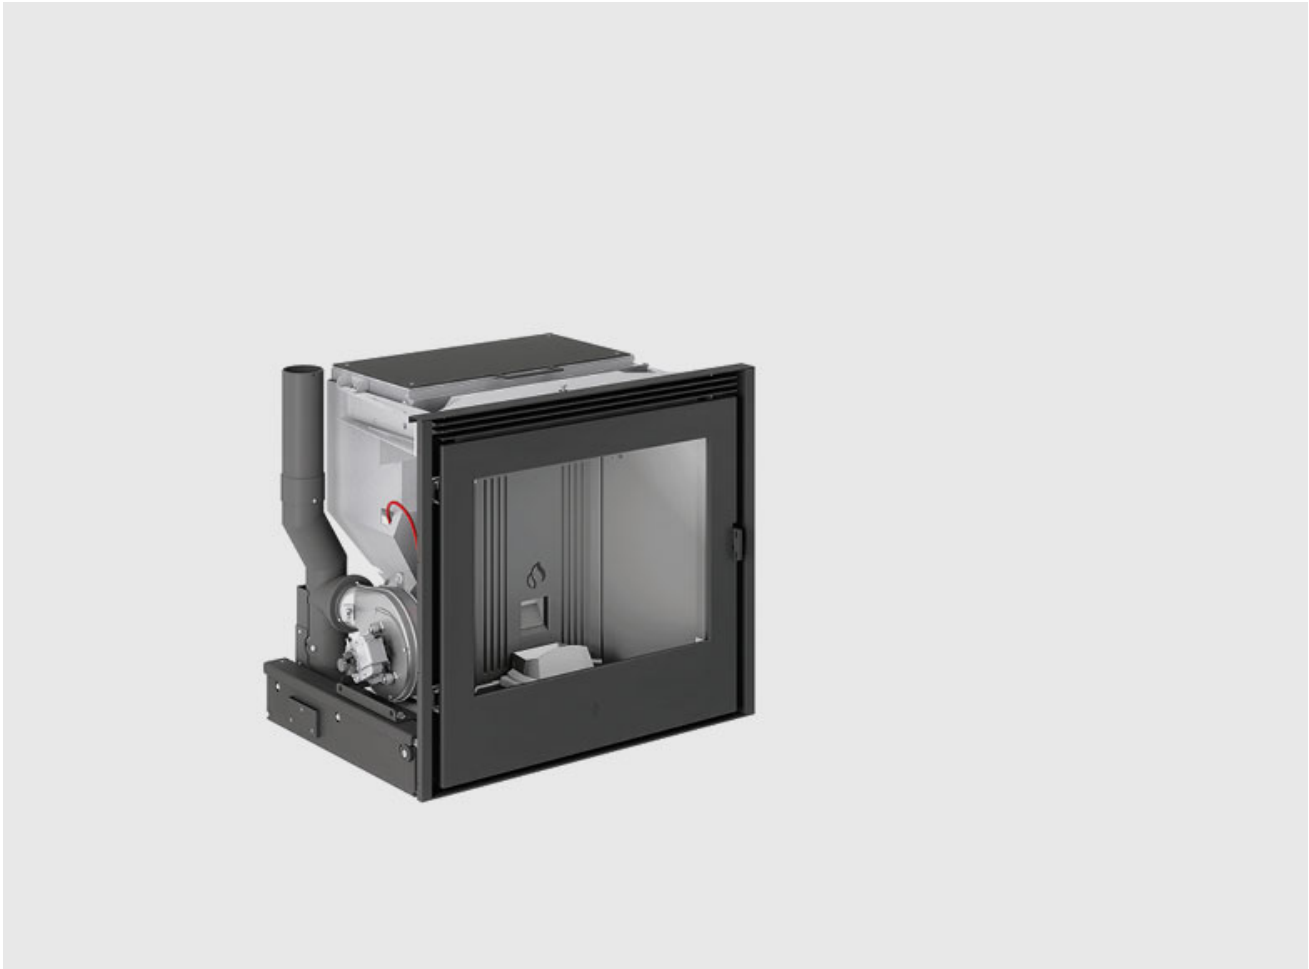

IP 9 CAST IRON DOOR

An IP pellet-burning insert that allows you to turn your traditional open fireplace into a practical, closed one, ensuring all the pleasure of fire. Programmable automatic switching on/off characterises this pellet-burning insert: ideal also for first-time installations.

GENERAL FEATURES

- Heating:
- Structure: coated steel with closed firebox, that can be removed on sliding runners
- Firebox: cast iron
- Brazier: steel
- Opening: cast iron door with gasket on metal sheath, with self-cleaning ceramic glass, resistant to 750°C
- Handle: concealed detachable handle
- Function control: additional control unit, App MY PIAZZETTA with optional kit
- Timer-controlled thermostat with programming:
- Standard flue outlet position:
- Fuel: pellets

TECHNICAL DETAILS

- Energy efficiency class A+
- Weight kg 140
- Standard flue outlet Ø cm 8
- Model IP 9
- Mouth of firebox (W) - Minimum dimensions of mouth of cladding cm 80
- Mouth of firebox (H) - Minimum dimensions of mouth of cladding cm 59