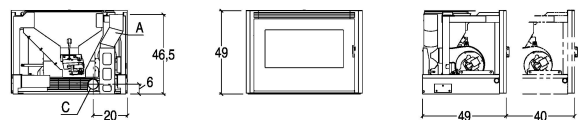

IP 7 CAST IRON DOOR

An IP pellet-burning insert that allows you to turn your traditional open fireplace into a practical, closed one, ensuring all the pleasure of fire. Programmable automatic switching on/off characterises this pellet-burning insert: ideal also for first-time installations.

TECHNICAL DETAILS

- Energy efficiency class A+
- Weight kg 100
- Standard flue outlet Ø cm 8
- Model IP 7
- Mouth of firebox (W) - Minimum dimensions of mouth of cladding cm 70
- Mouth of firebox (H) - Minimum dimensions of mouth of cladding cm 50