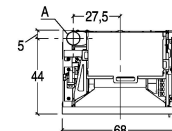

TECHNICAL DETAILS

- Energy efficiency class A+
- Weight kg 100
- Standard flue outlet Ø cm 8
- Model IP 7
- Mouth of firebox (W) - Minimum dimensions of mouth of cladding cm 70
- Mouth of firebox (H) - Minimum dimensions of mouth of cladding cm 50