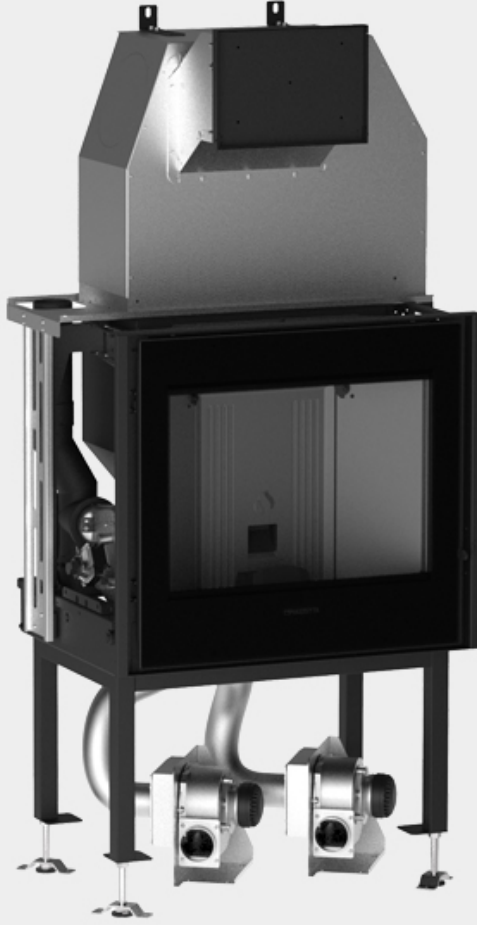

MP 9

Piazzetta's MP 9 is the new pellet-burning fireboxes mounted on rails for an easy extractable loading system, therefore there is no need for any inspection port and any side or front-loading applications. Perfect for first time installations or to be installed into an existing structure just by the removal of the base. Forced air via the Multifuoco System Dual Power, which is placed into a separate tech compartment. Vast range of accessories to extend its autonomy.

GENERAL FEATURES

- Heating:
- Structure: coated steel with closed firebox, that can be removed on sliding runners
- Firebox: cast iron
- Brazier: cast iron
- Opening: door in cast iron, self-cleaning ceramic glass resistant to 750°C
- Handle: concealed detachable handle
- Function control:
- Timer-controlled thermostat with programming:
- Standard flue outlet position:
- Fuel: pellets

TECHNICAL DETAILS

- Energy efficiency class A+
- Weight kg 150
- Standard flue outlet Ø cm 8
- Model MP 9