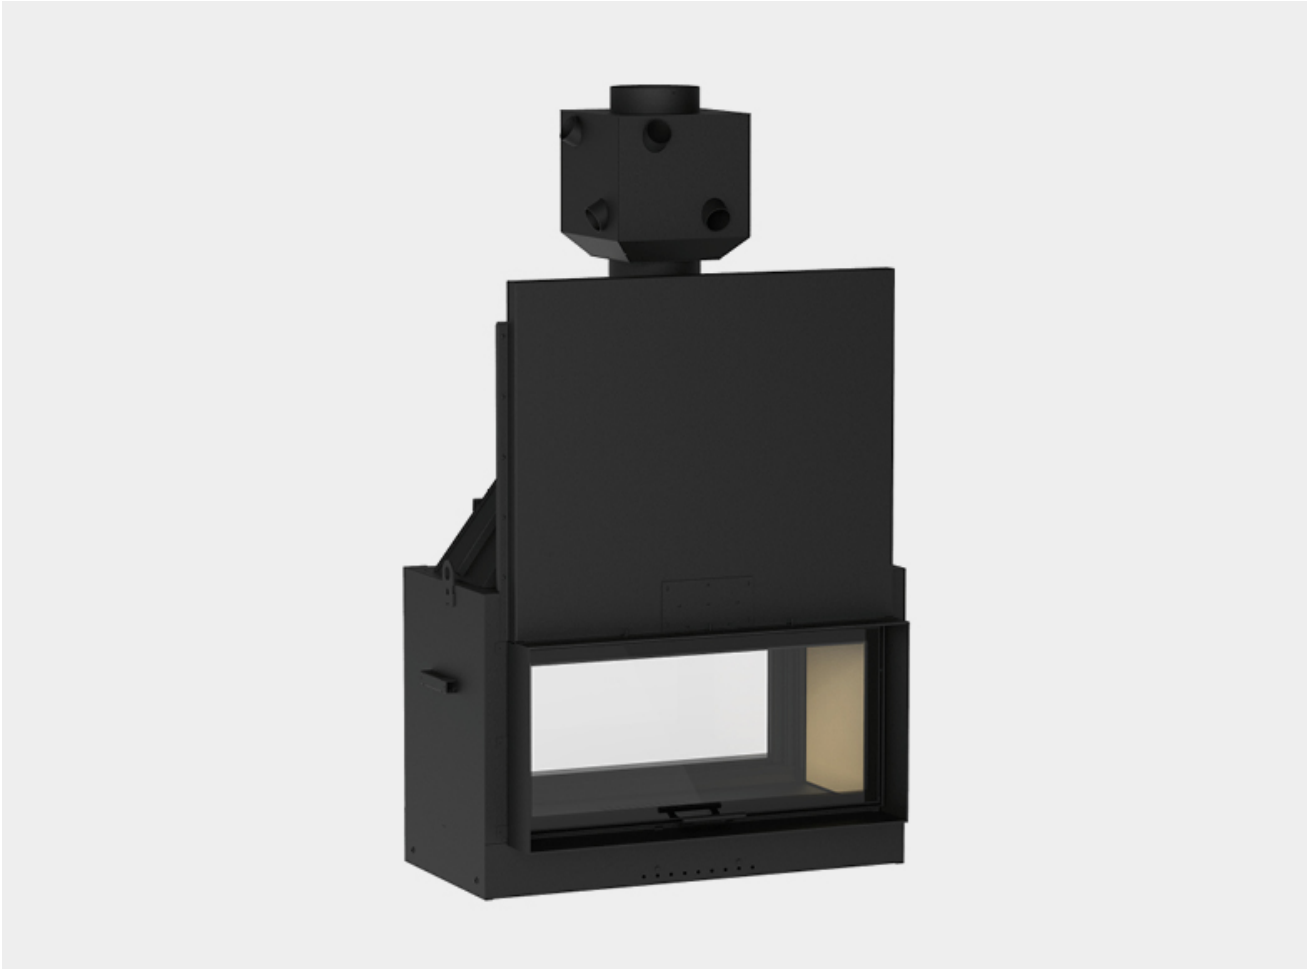

Piazzetta's ME 90 B is a wood-burning fireboxes with an innovative and calibrated rise and fall door. Available in natural convection or with the forced air, single or dual fan Multifuoco System or Multifuoco System Plus.

# ME 90 B

## GENERAL FEATURES

- Heating: natural convection, radiation or optional ductable forced ventilation with the Multifuoco System® or Multifuoco System Plus,
- Structure: coated steel with closed firebox
- Firebox: Aluker®
- Hearth: cast iron
- Hood: steel
- Door profile: for flush dry wall installation, in painted steel 12 cm depth
- Handle: in painted steel, removable
- Primary air: manually adjustable
- Secondary air: pre-determined
- Flue gas adjustment: manual valve opening with console on firebox
- Standard flue outlet position: top
- Fuel: wood