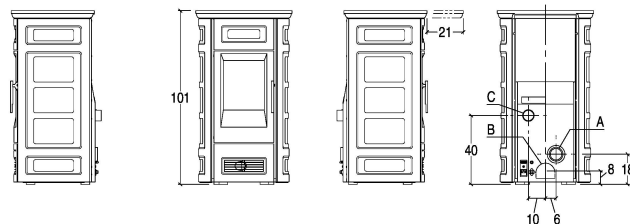

P958 C

Hermetic

Pellet stove cladded in Majolica in the following colours: Bianco Meringa, Terra Oriente, Bordeaux, Giallo Acceso, Verde Mirto and Grigio Cerato. Fitted with rolling top system. Front, adjustable vent. Also available in the Hermetic version, ideal for passive houses, by drawing combustion air from the outside.

GENERAL FEATURES

- Heating: Multifuoco System® with 3 power levels and manual or automatic control. Hot ductable air
- Power levels: 4
- Cladding / Top: majolica / majolica
- Rolling Top: sliding top
- Front ventilation: adjustable vent
- Humidifier: stainless steel
- Remote control with LCD display: yes
- Ambient probe for temperature control: as standard feature
- Control panel with digital controls: yes
- Piazzetta App for Wi-Fi management / Management via SMS: optional / optional
- Timer-controlled thermostat with programming: 6 daily time frames
- Eco / Energy Saving function: yes / yes
- Glass cleaning: continuous air flow
- Cyclic brazier cleaning: yes
- Ash vacuum cleaner: optional
- Installation: wall - corner
- Standard flue outlet position: LH rear
- One-piece firebox: airtight in steel
- Firebox: cast iron
- Door / Handle: cast iron with ceramic glass resistant to 750°C / steel with nickel-plated finish
- Piazzetta App for Wi-Fi management: optional
- Removable ash pan: yes

TECHNICAL DETAILS

- Rated thermal power (min - max) kW 2,3 - 6,4
- Thermal efficiency (min - max) % 92,3 - 90,3
- Energy efficiency class A+
- Rated consumption (min - max) kg/h 0,5 - 1,4
- Tank capacity kg 16
- Weight kg 148
- Absorbed power (min - max) W 26 - 320
- Standard flue outlet Ø cm 8
- Model P958-S C

COVERS

A	B	C
8 cm	7.5 cm	6 cm