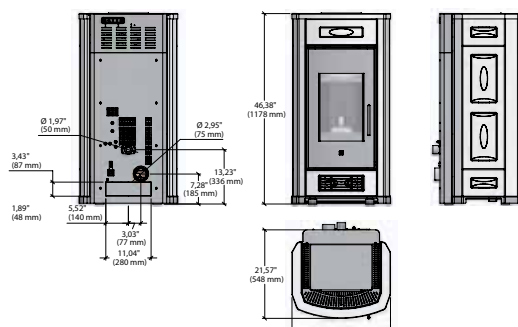

Self-cleaning ceramic glass resistant up to 1380 F / 750 C

Easy Cleaning

Quick and easy maintenance, removable ash drawer

Wellness

Humidifier with aroma diffuser

Dual Power System

TECHNICAL DATA

Efficiency : 90 %

EPA Emissions : 1.98 grams/hour

Room heating capacity (min-max) : 700 - 2600 sq ft.

BTU output (min-max) : 12670 - 48600

Hopper Capacity : 77 lbs

Burn rate (min-max) : 1.48 - 5.68 lbs/hr

Power adjustable (positions) : 5 lbs/hr

Exhaust Location/Height: 7.28 in

Dimensions WxDxH : 24 x 22 x 46 in

Total weight : 448 lbs

Multifuoco System : dual blower

PELLET STOVES

www.piazzetta.com